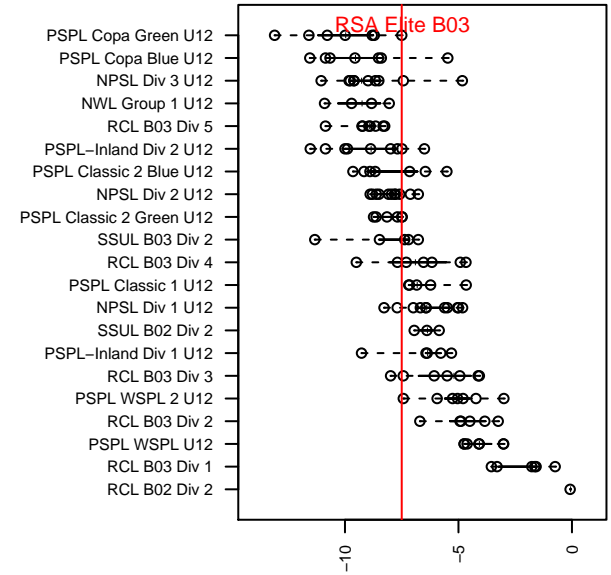

RSA Elite B03

RSA Elite
 Puyallup, WA
 B03 total strength=500
 attack=0.5 defense=0.25
 fall league = PSPL Copa Green U12
 spr league = Spr PSPL Classic 2 U12
 notes= Goucher 2014; Ross 2015;
 Thompson 2015

alt names used:
 RSA ELITE BU12 ROSS
 RSA ELITE BU12 ROSS
 RSA Elite BU12 Ross
 RSA Elite BU12 Thompson
 RSA Elite BU 12 Thompson
 RSA Elite BU12 Thompson
 RSA ELITE BU12 THOMPSON (WA)

Venues played:
 2015 Gunners Invitational U12 Gold
 2015 Skagit Super Cup U12 Silver
 2015 Xtreme Cup BU12 Silver
 2015 PSPL Copa Green U12
 2015 PacNW Winter Classic Premier U12
 2015 Spr PSPL Classic 2 U12
 2015 WA Cup BU12 Gold/Silver U12

**attack and defense variance (black dot)
relative to other teams
and top 10 in region**

**attack and defense rating
relative to others at age
and all opponents in last 13 months**

Performance relative to 13 month average