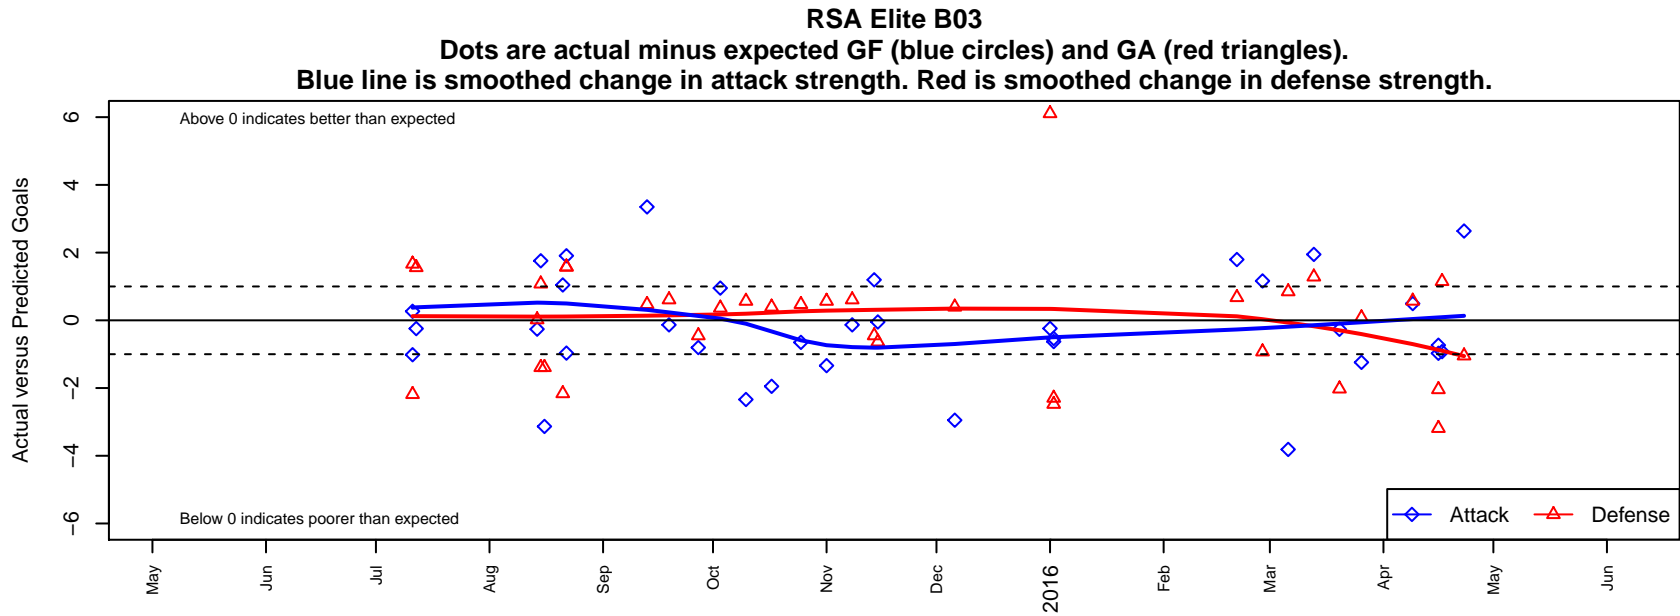

RSA Elite B03

RSA Elite
 Puyallup, WA
 B03 total strength=500
 attack=0.5 defense=0.25
 fall league = PSPL Copa Green U12
 spr league = Spr PSPL Classic 2 U12
 notes= Goucher 2014; Ross 2015;
 Thompson 2015

**attack and defense variance (black dot)
relative to other teams
and top 10 in region**

**attack and defense rating
relative to others at age
and all opponents in last 13 months**

Performance relative to 13 month average